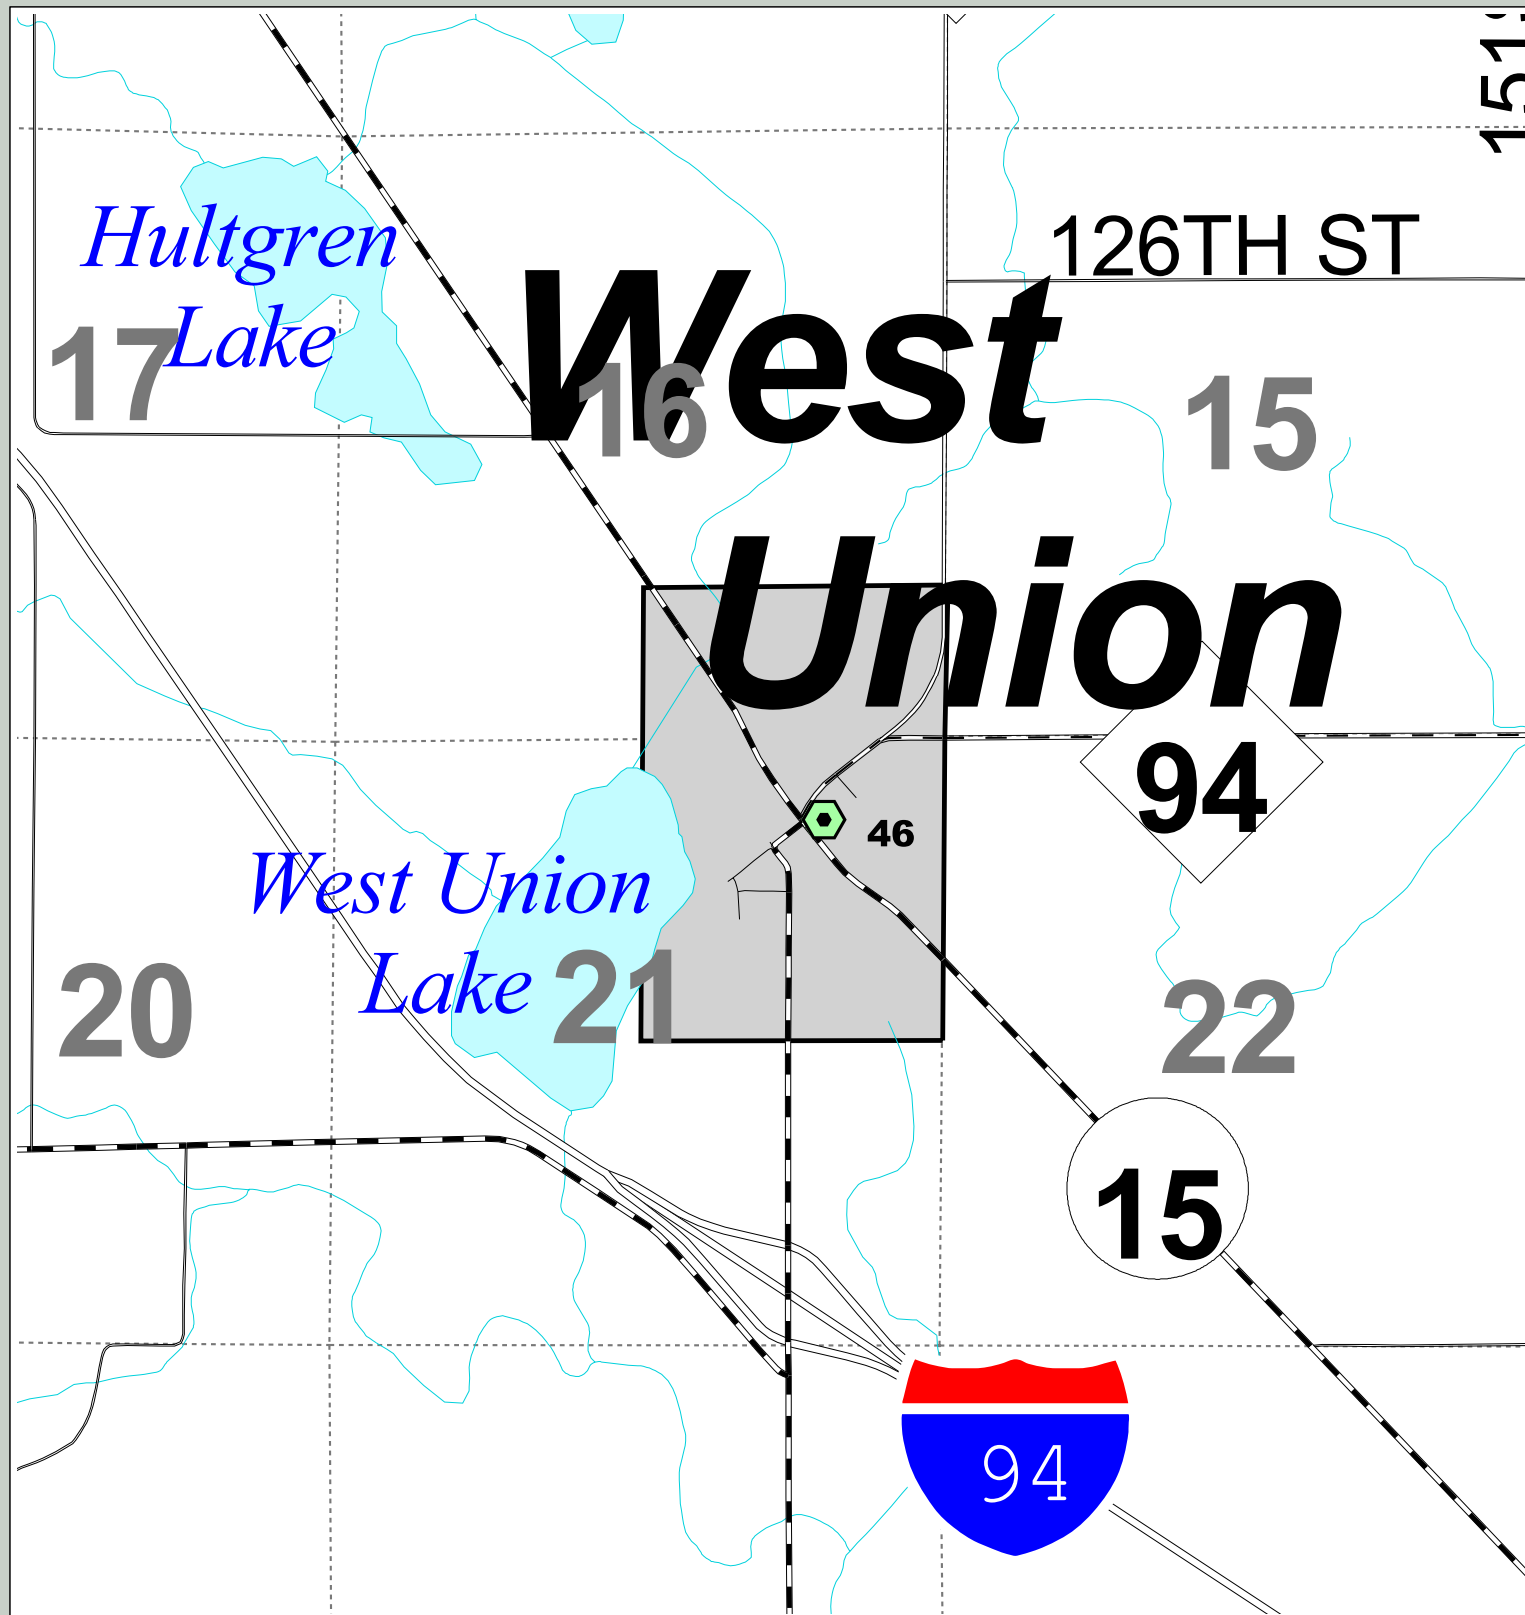

Parks, Open Space, & Trails Plan
OUTDOOR RECREATIONAL FEATURES
CITY OF WEST UNION

(46)
JC Park

Map created by:
 Todd County GIS & Land Services
 215 1st Avenue South, Suite 202
 Long Prairie, MN 56347
 toddgis@co.todd.mn.us
 www.co.todd.mn.us
 320-732-4248

Map resources:
 Todd County GIS & Land Services
 911/Rural Addressing System data,
 Minnesota DNR and Mn DOT

The Todd County GIS & Land Services Department has made every effort to provide the most up-to-date and accurate information available in this publication and cannot be held responsible for any unforeseen errors or omissions.