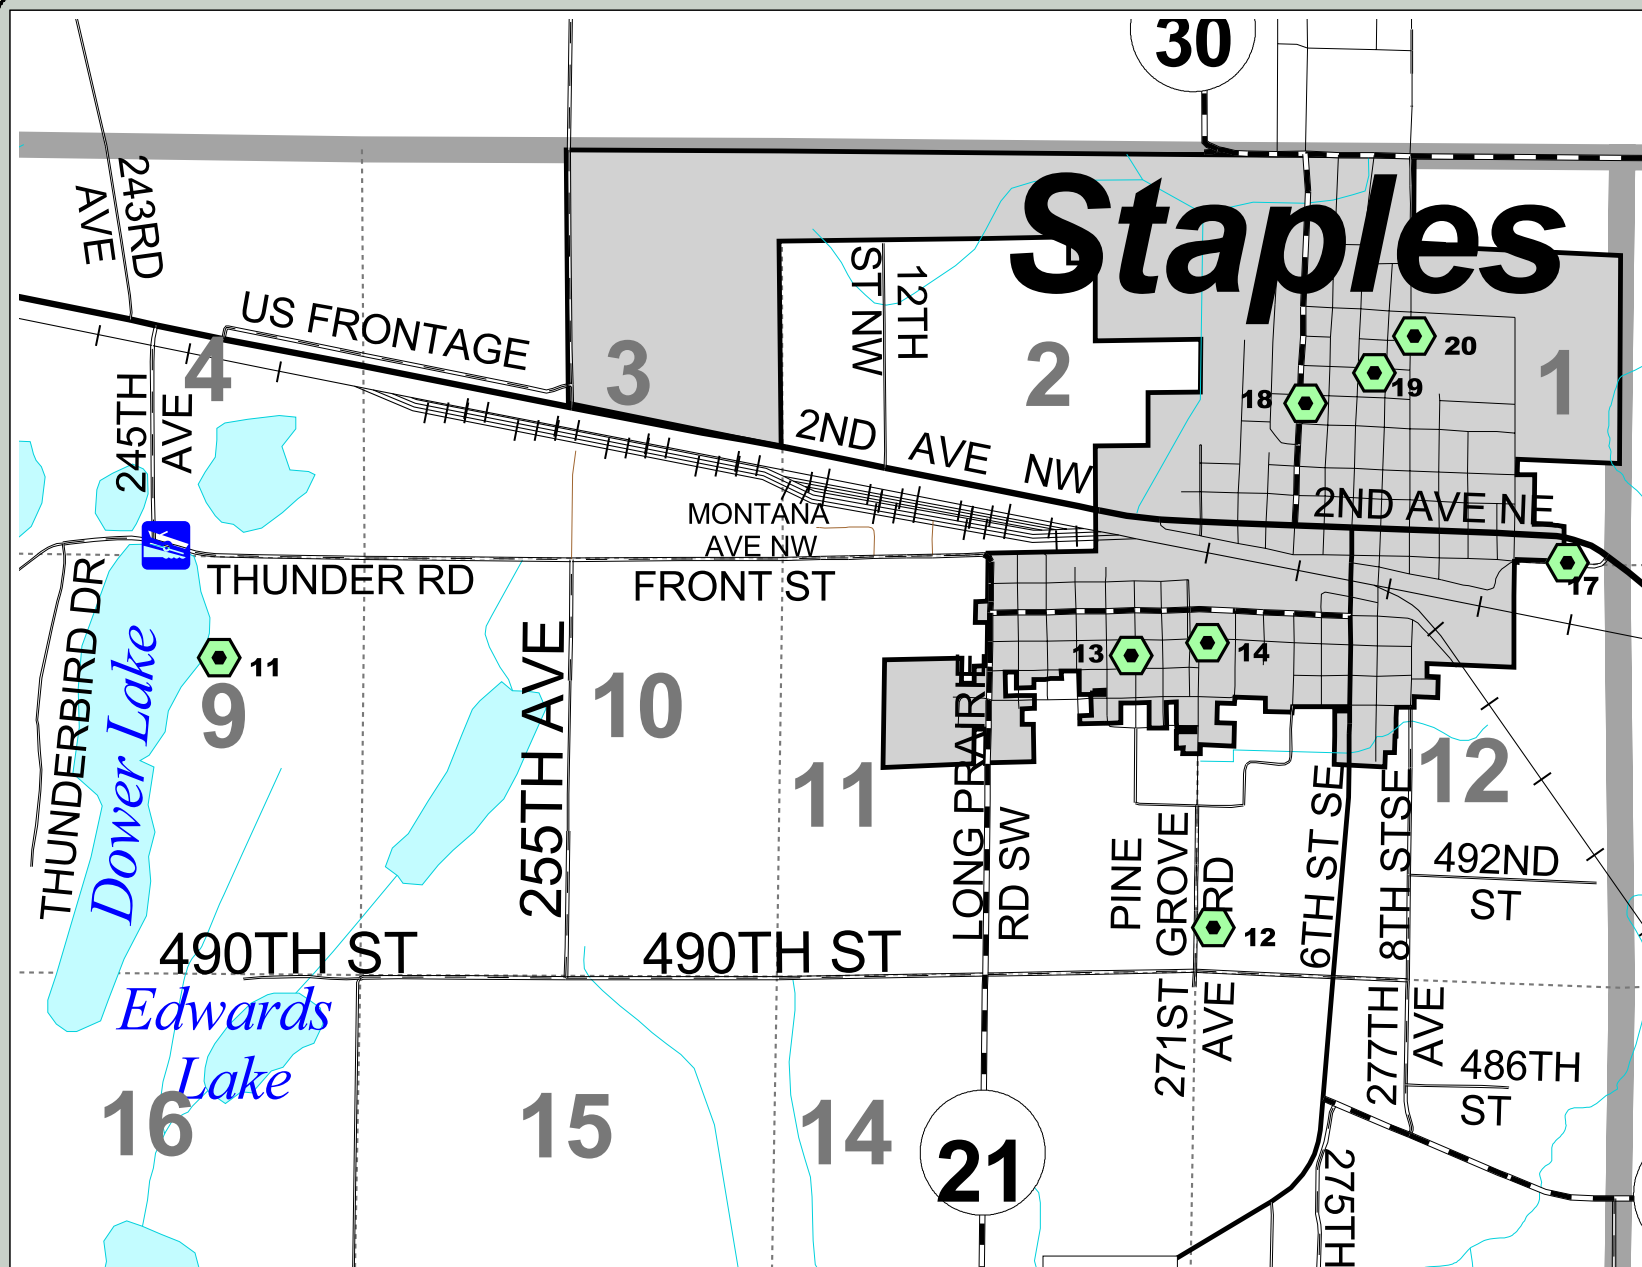

Parks, Open Space, & Trails Plan

OUTDOOR RECREATIONAL FEATURES STAPLES AREA

(13) Lincoln Park

(14) South Side Tennis Courts

(17) East End Caboose Park

(18) Water Tower Park

(19) Northern Pacific Park

(20) Odden Park

(11) Dower Lake Recreational Area

(12) Pine Grove Park

Map resources:
Todd County GIS & Land Services
911/Rural Addressing System data,
Minnesota DNR and Mn DOT

Map created by:
Todd County GIS & Land Services
215 1st Avenue South, Suite 202
Long Prairie, MN 56347
toddgis@co.todd.mn.us
www.co.todd.mn.us
320-732-4248

ID	Name	Picnic_tab	Grills	Shelter	Restroom	Drinking_w	Lakeshore	Volleyball	Ball_field	Horseshoe	Camping	Playground_	Tennis	Fishing	Basketball	Parking	Notes_1	Notes_2	PropAdd
11	dower lake rec area	Yes	Yes	Yes	flush	Yes	swimming	yes	yes	yes	rustic and hookups	yes	yes	yes	yes	many lots	boat lng beach pier	large campground mature trees	24615 THUNDER RD
12	pine grove park	Yes	Yes	Yes	flush	Yes	No	No	yes	yes	no	yes	no	no	lots	2 shelters large mature trees	1 ball fld many horseshoe pits	1012 PINE GROVE RD	
13	lincoln park	No	No	No	No	No	No	No	No	no	no	yes	no	no	small lot	old school playground			
14	staples south side tennis cts	No	No	No	No	No	No	No	No	no	no	no	yes	no	street	2 courts	1 bb hoop		
17	east end caboose park	No	No	No	No	No	No	No	No	no	no	no	no	no	street				
18	staples water tower park	Yes	No	Yes	No	No	No	No	No	no	no	no	no	no	street	2 picnic tables in shelters			
19	staples northern pacific park	Yes	No	No	No	No	No	No	No	no	no	yes	yes	no	street				
20	staples odden park	No	No	No	No	No	No	No	No	no	no	no	no	no	street	no amenities			