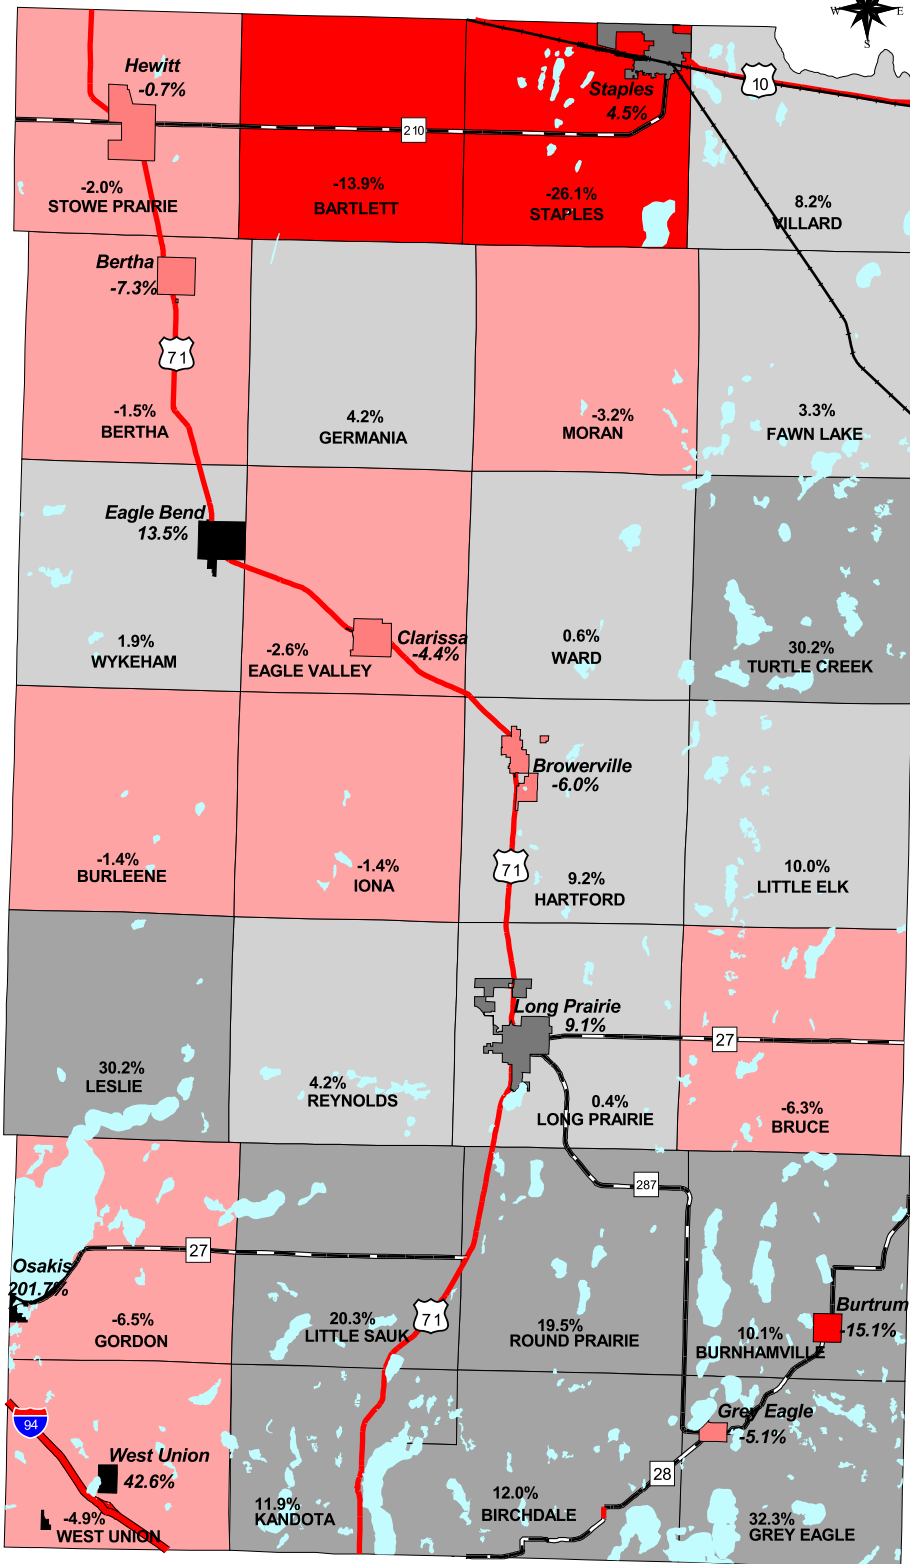

Population Change 1990 - 2000

City Population Change

- 10% or greater loss
- 0 - 10% loss
- 0 - 10% gain
- 10% or greater gain

Township Population Change

- 10% or greater loss
- 0 - 10% loss
- 0 - 10% gain
- 10% or greater gain

Map Resources:
 Population - US Census
 Townships - MnDOT Basemap
 Cities - Todd County
 GIS & Land Services

Todd County GIS & Land Services
 Long Prairie, MN 56347
 320-732-4248

Todd County
 Planning & Zoning Department
 (320) 732-4420