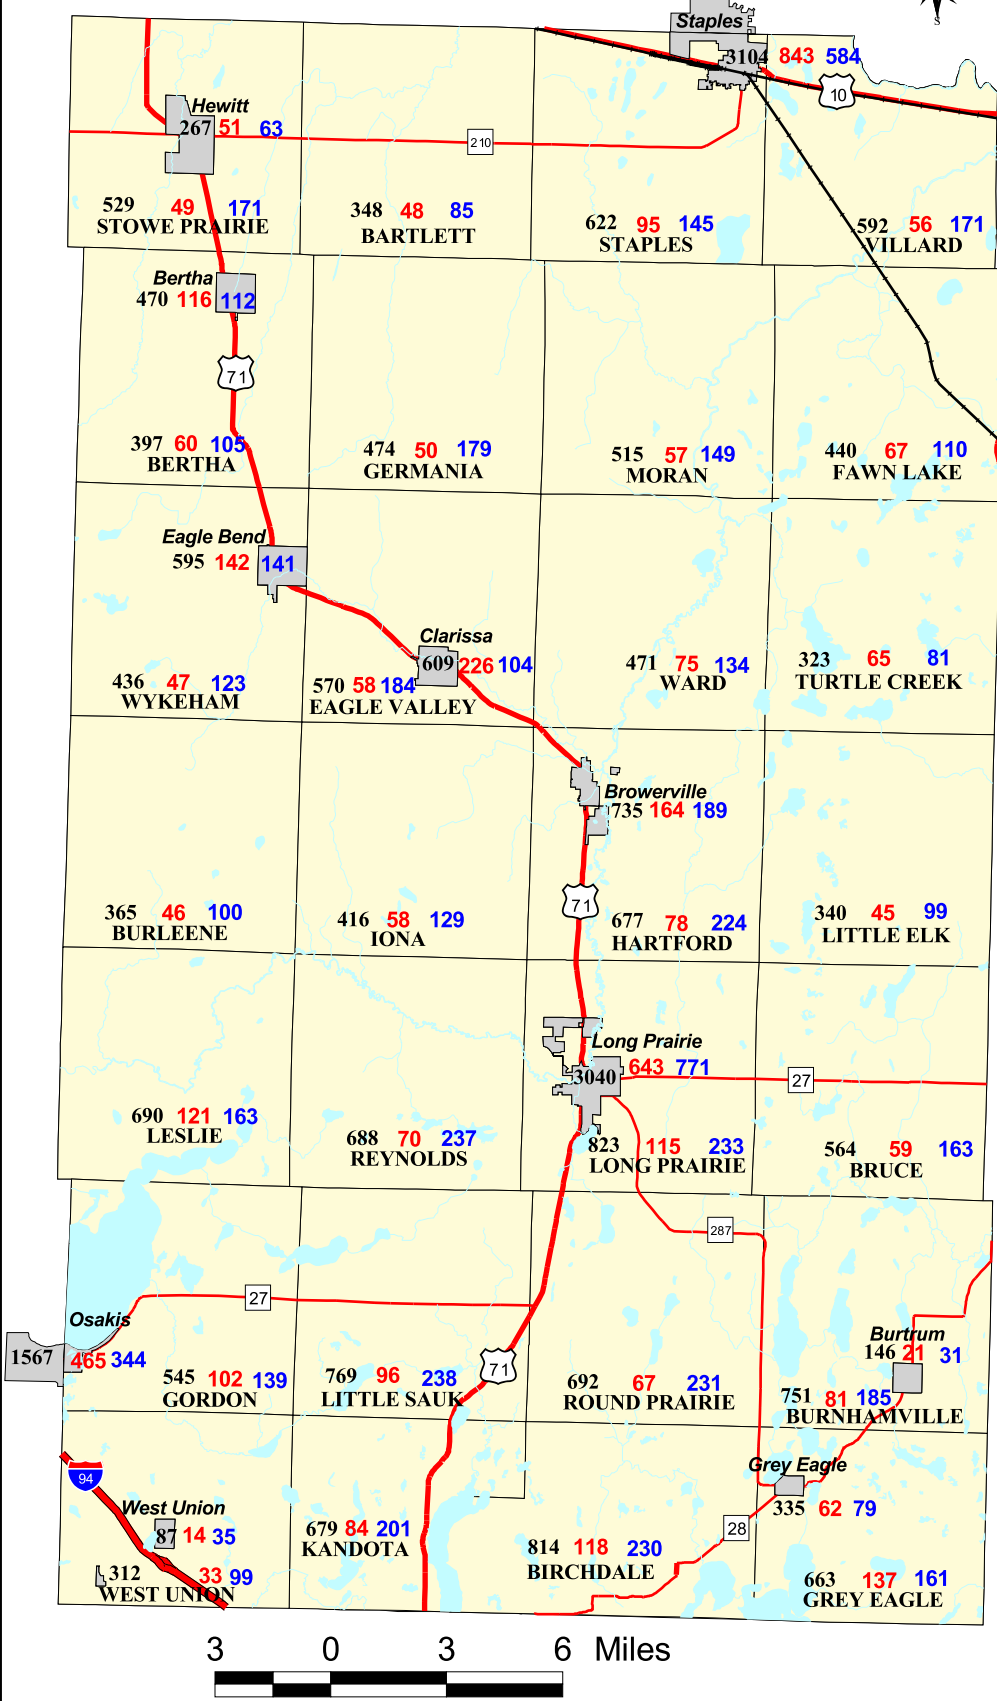

# Population By Age Group

**TODD COUNTY**  
**MINNESOTA**

**Parks, Open Space, & Trails Plan**

**Census Population by Minor Civil Division**  
**Census 2000**  
(Staples & Osakis numbers reflect Totals for each city)

**000 - Total Population of MCD**

**000 - Over Age 65 Population**

**000 - Under Age 18 Population**

**Totals (Within County)**

**24,426 - Total Pop.**

**3,939 - Over Age 65**

**6,683 - Under Age 18**

Map Resources:  
Population - US Census  
Townships - MnDOT Basemap  
Cities - Todd County  
GIS & Land Services