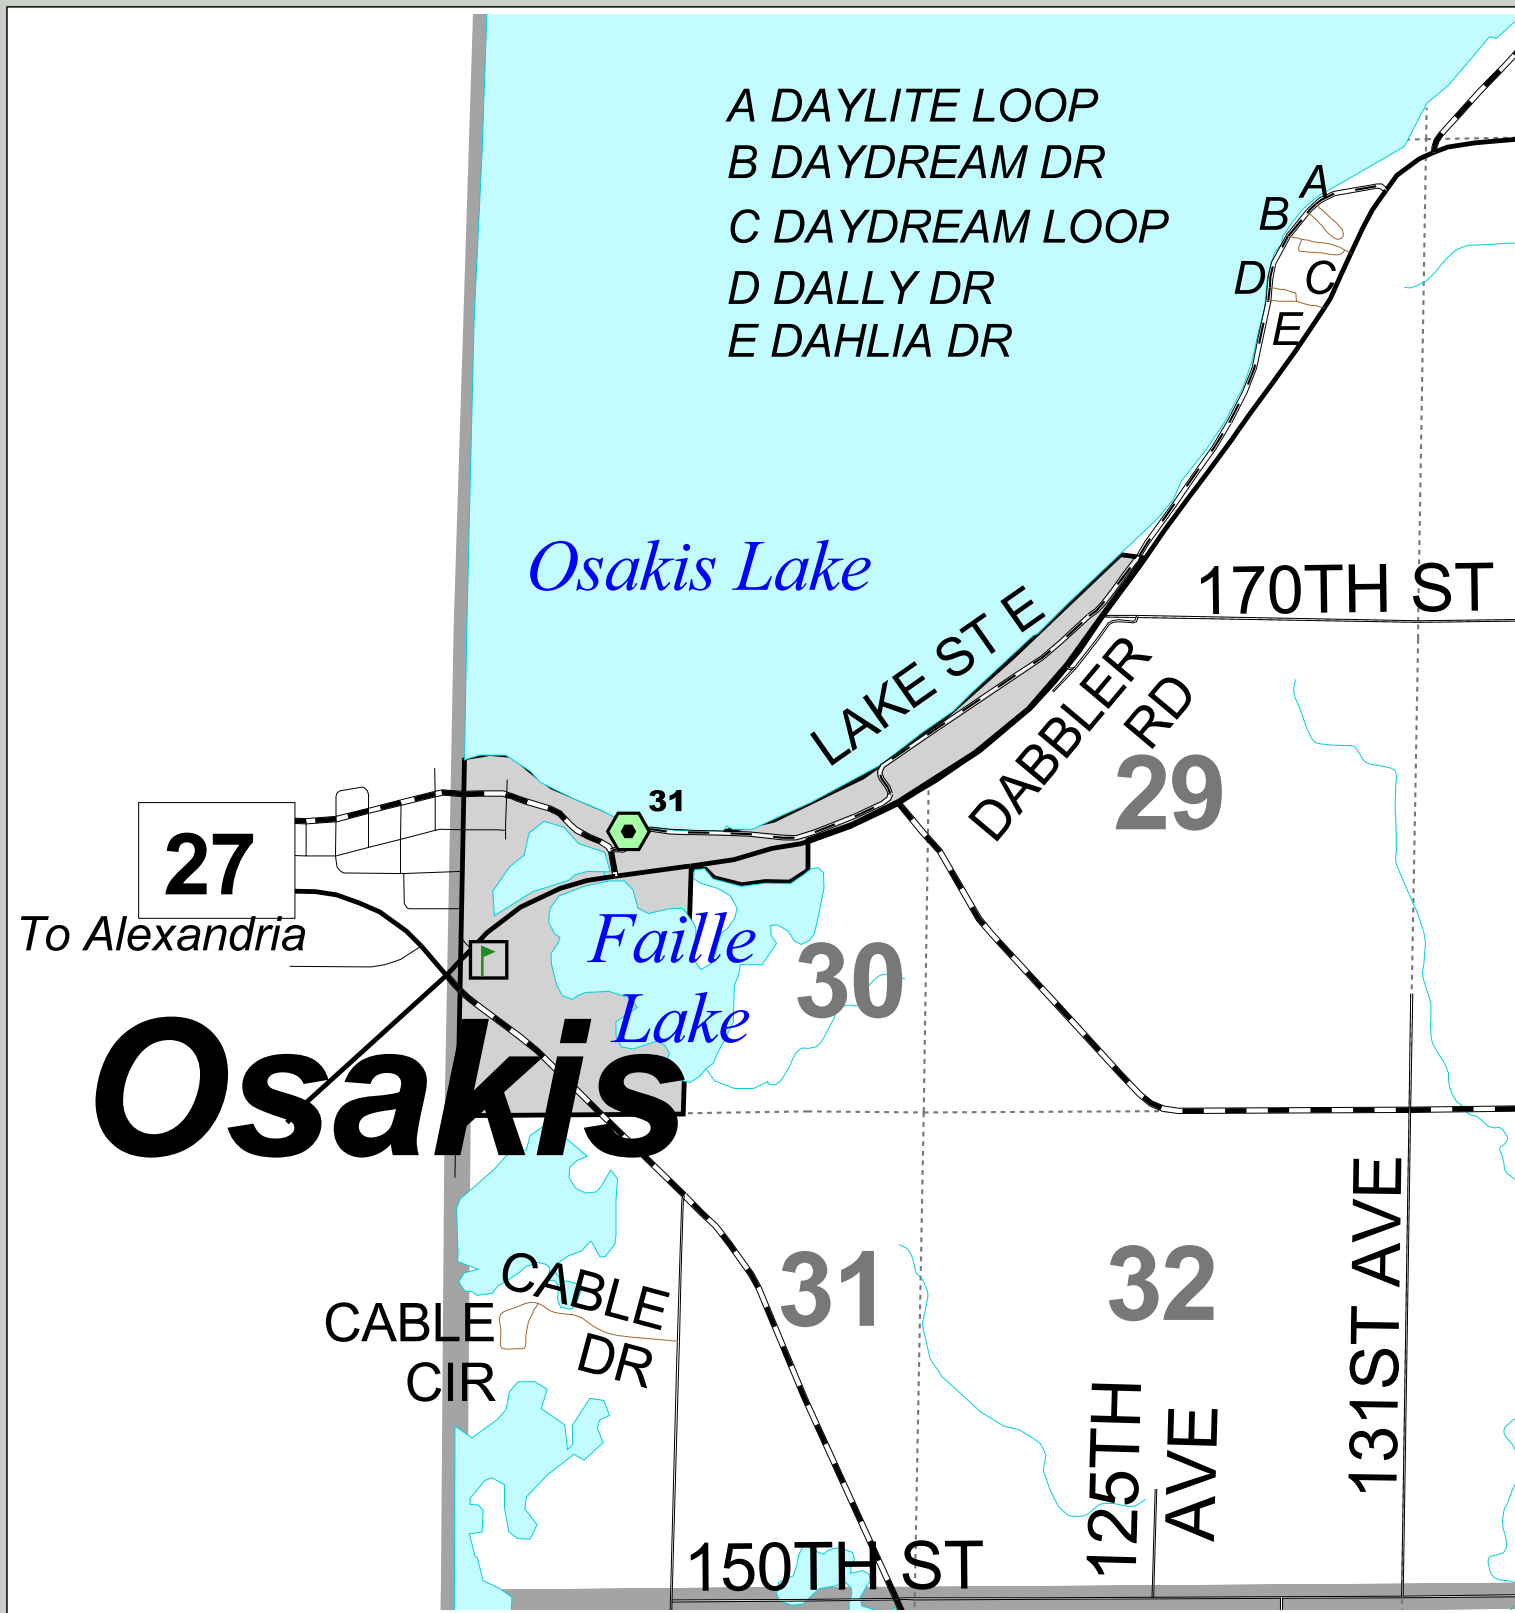

Parks, Open Space, & Trails Plan  
**OUTDOOR RECREATIONAL FEATURES**  
**CITY OF OSAKIS**

(31) Osakis Swimming Beach

Map created by:  
 Todd County GIS & Land Services  
 215 1st Avenue South, Suite 202  
 Long Prairie, MN 56347  
 toddgis@co.todd.mn.us  
 www.co.todd.mn.us  
 320-732-4248