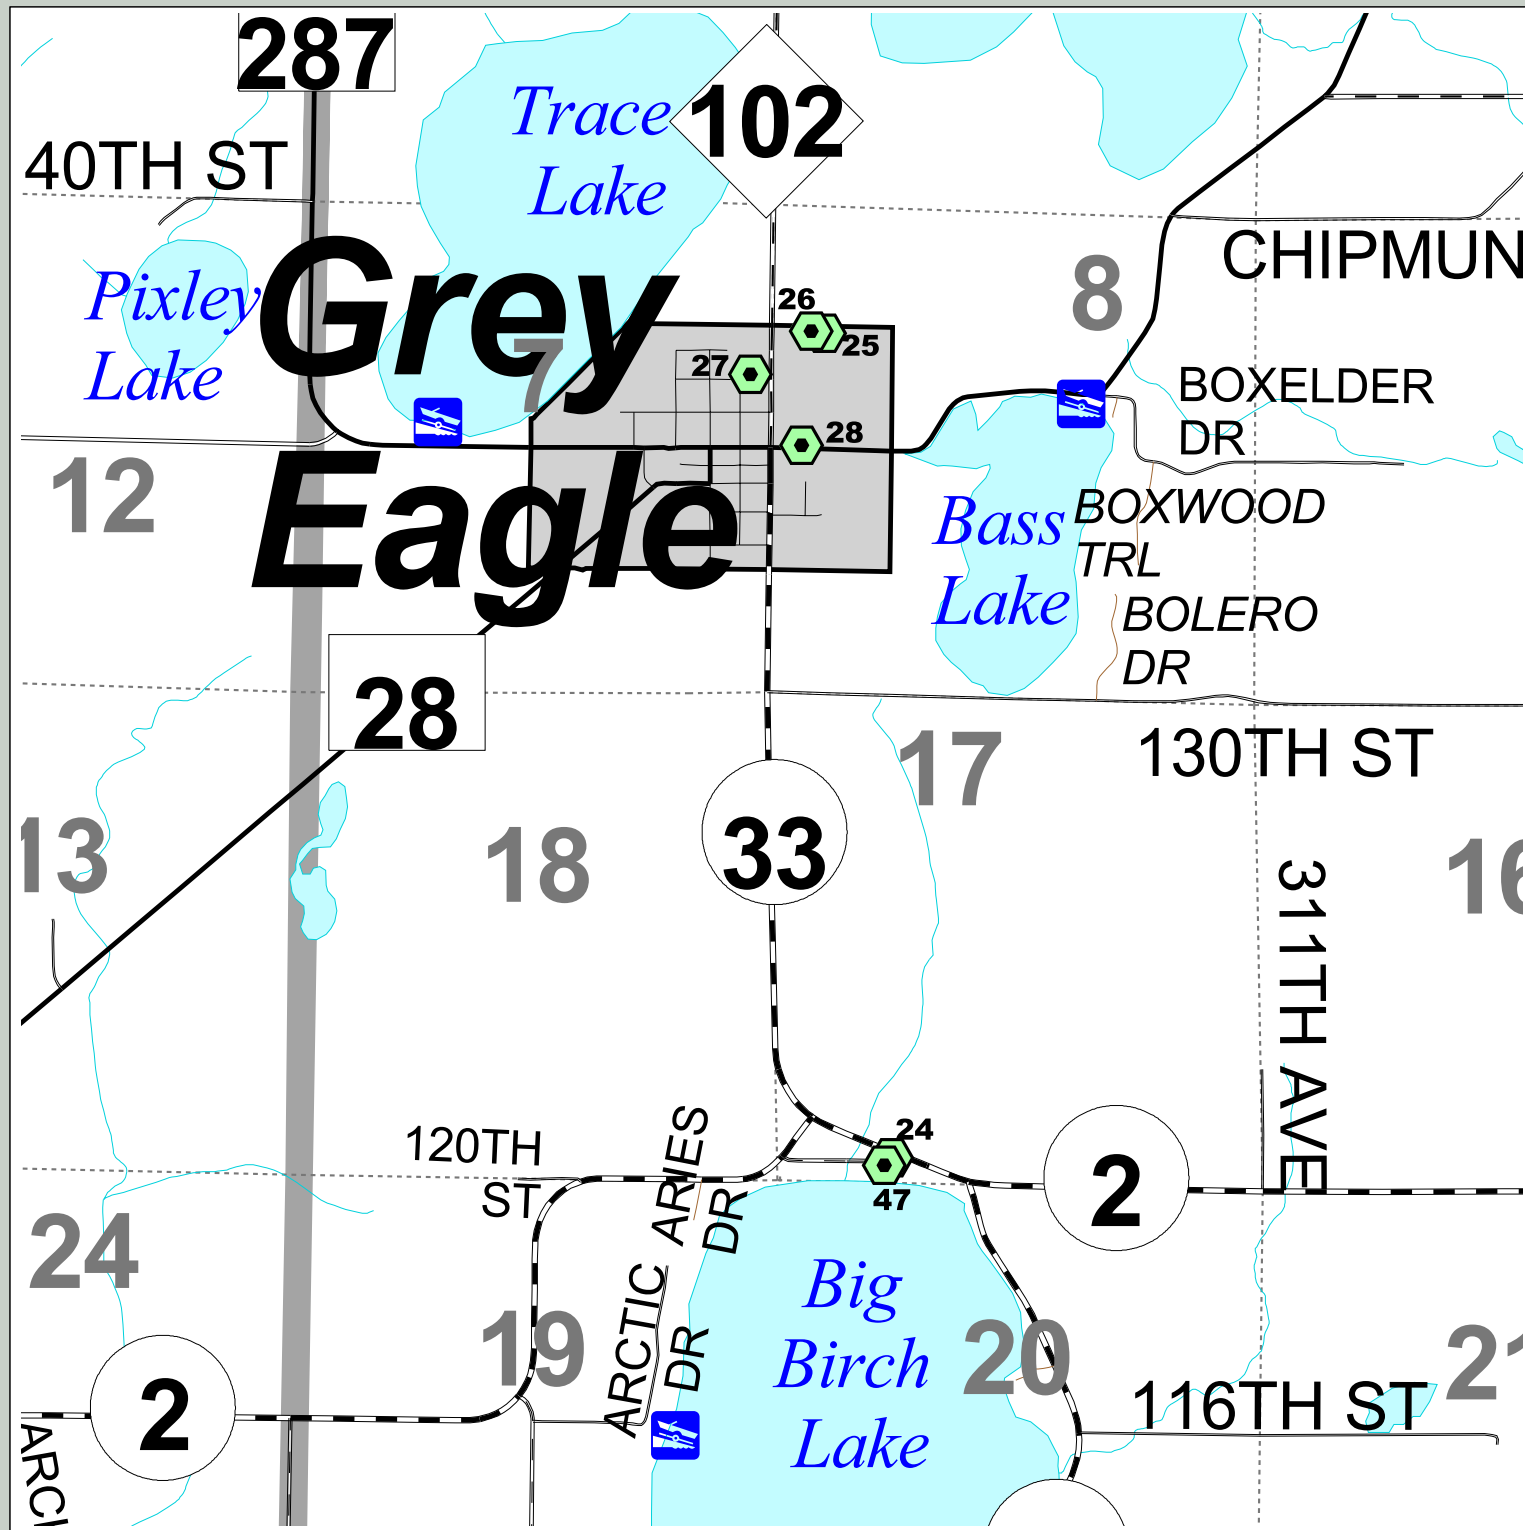

Parks, Open Space, & Trails Plan
OUTDOOR RECREATIONAL FEATURES
GREY EAGLE AREA

(24) Laughlin Park

(47) Laughlin Park Beach

(25) School Fields

(26) Lions Centennial Park

(27) Centennial Park West

(28) School Playground

-  Outdoor Recreational Site
-  DNR Boat Access

Map resources:
 Todd County GIS & Land Services
 911/Rural Addressing System data,
 Minnesota DNR and Mn DOT

Map created by:
 Todd County GIS & Land Services
 215 1st Avenue South, Suite 202
 Long Prairie, MN 56347
 toddgis@co.todd.mn.us
 www.co.todd.mn.us
 320-732-4248