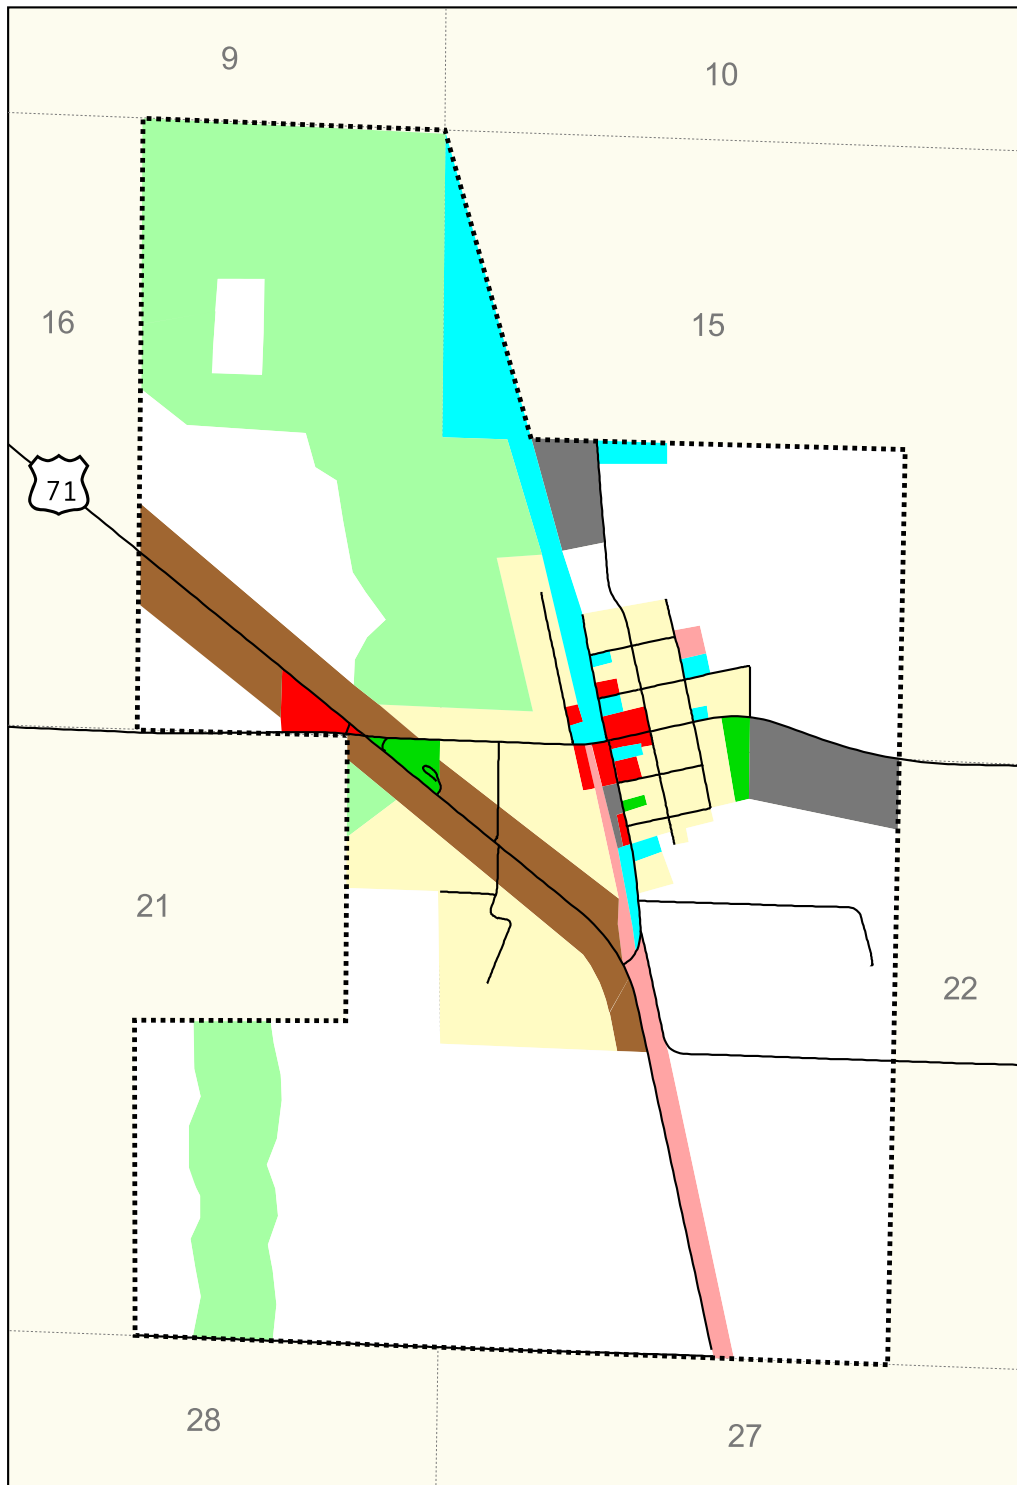

# Existing Hewitt Land Use

## Land Use Categories

- Agriculture
- Forestland
- Residential
- Single Family
- Multi Family Residential
- Residential/Commercial
- Open Spaces
- Recreational/Tourism
- Commercial.
- Industrial
- Public
- Park

Map Resources:  
 Land Use - City of Hewitt  
 Road Network - Todd County  
 911/Rural Addressing Basemap  
 Section Lines - MnDOT,  
 Minnesota Basemap

Todd County GIS Department  
 Long Prairie, MN 56347  
 320-732-4248