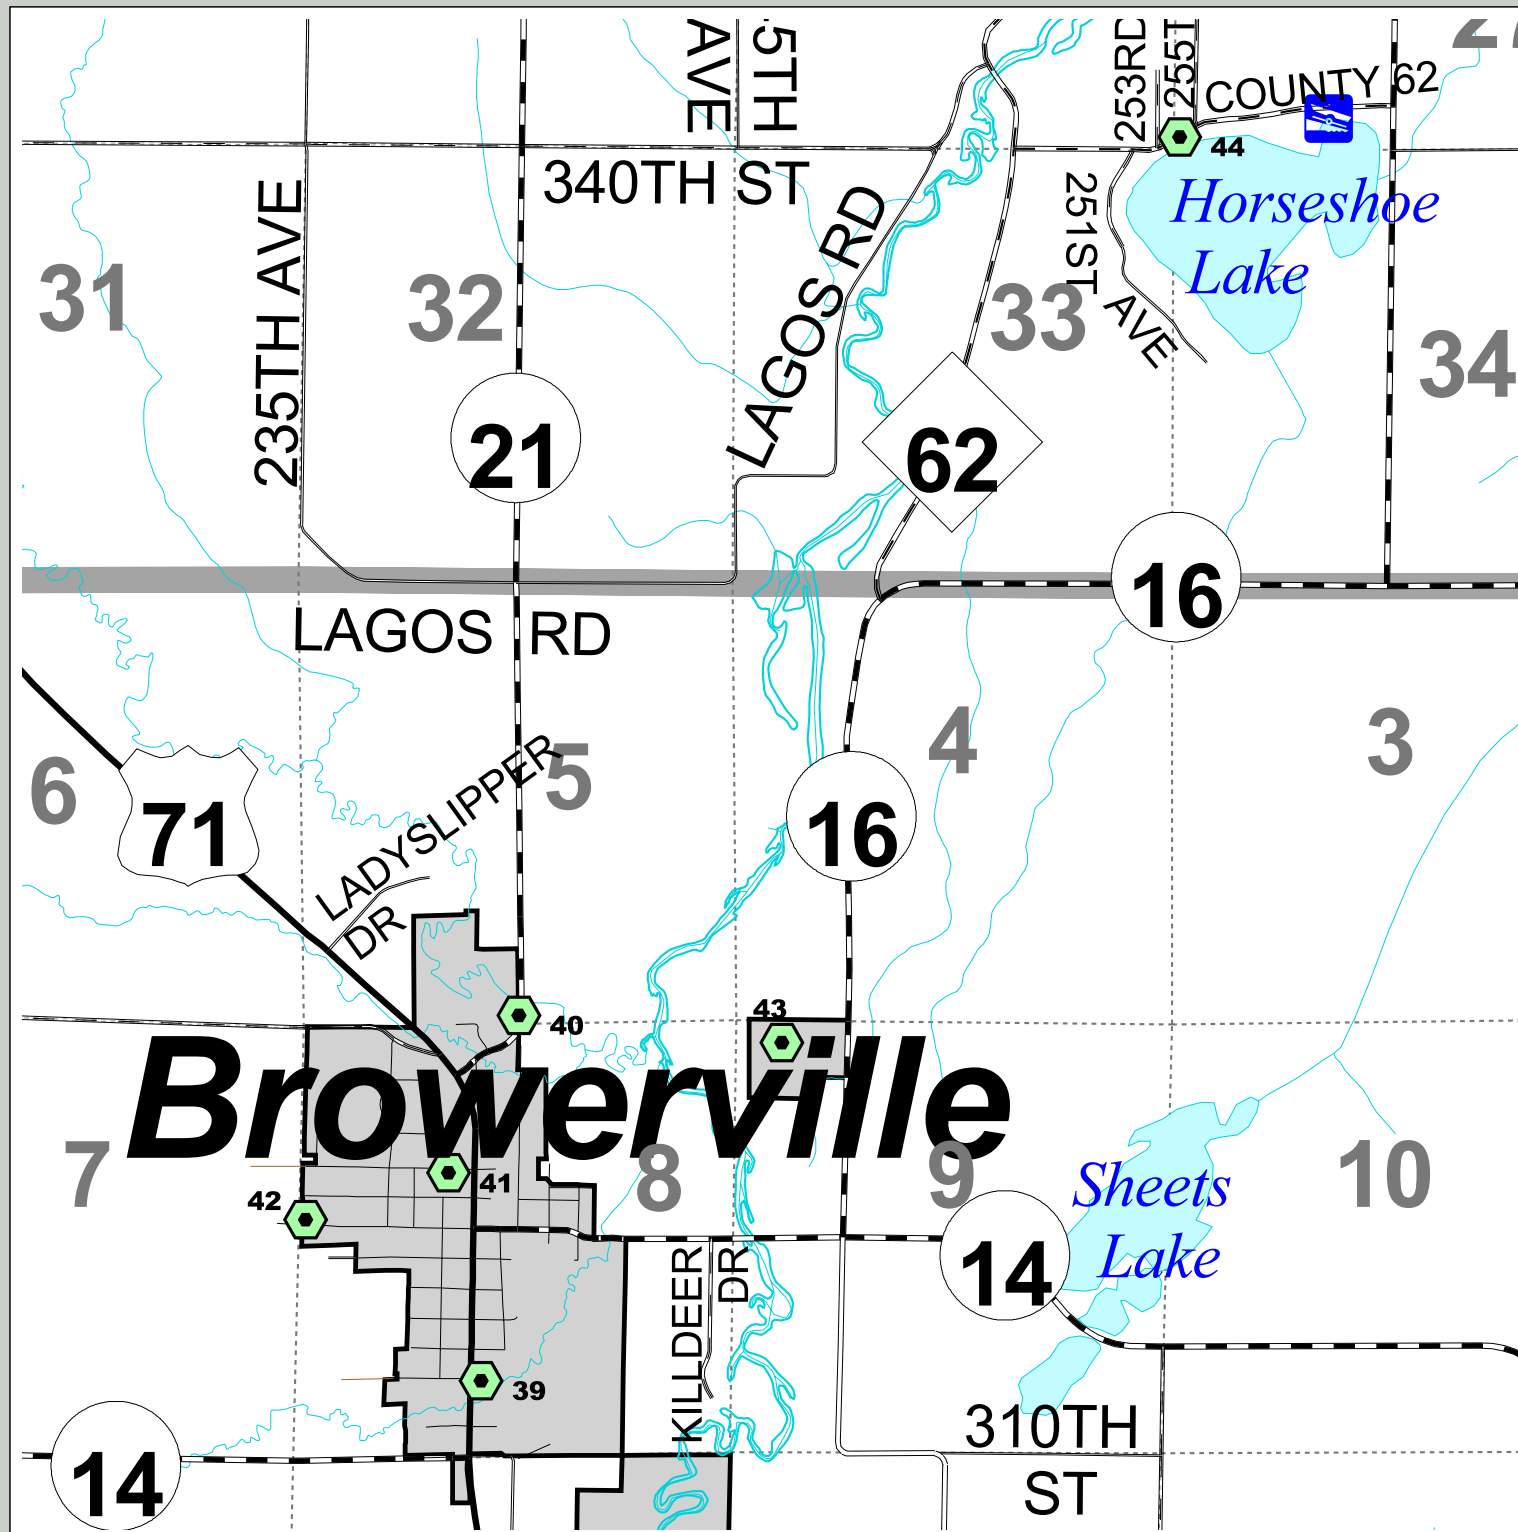

Parks, Open Space, & Trails Plan  
**OUTDOOR RECREATIONAL FEATURES**  
**BROWERVILLE AREA**

(39) South Park

(40) City Park

(43) Motzko Field

(44) Sportmans Club Beach

(41) Christ the King Playground

Map resources:  
 Todd County GIS & Land Services  
 911/Rural Addressing System data,  
 Minnesota DNR and Mn DOT

Map created by:  
 Todd County GIS & Land Services  
 215 1st Avenue South, Suite 202  
 Long Prairie, MN 56347  
 toddgis@co.todd.mn.us  
 www.co.todd.mn.us  
 320-732-4248

July 31, 2003

The Todd County GIS & Land Services Department has made every effort to provide the most up-to-date and accurate information available in this publication and cannot be held responsible for any unforeseen errors or omissions.